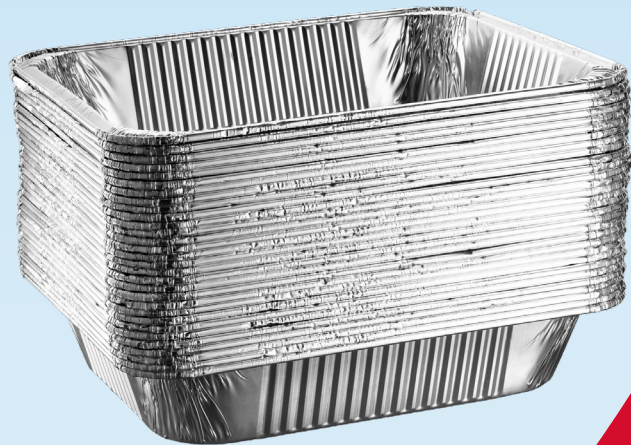

# ALUMINUM PANS

ITEM #	DISCRIPTION	COUNT	ITEM UPC	WEIGHT (lbs)	CBF	TI	HI	PALLET
4113AT	Basix Half Size Steam Table Deep Alum Pans	100/cs	10842233130553	7.72	1.14	10	6	60
4123AT	Basix Half Size Steam table - Covers	100/cs	10842233130560	4.85	0.71	17	7	119
4213-40	Basix Full Size Steam Table - Deep	40/cs	10859966003368	11.24	1.89			
4214-40	Basix Full Size Steam Table - Medium	40/cs	10859966003375	10.80	1.58			
4215-40	Basix Full Size Shallow, Aluminum Pan	40/cs	10859966003832	9.92	1.51			
4212-40	"Basix Full Size Steam Table - Covers	40/cs	10842233130782	5.51	0.69			
4112	Basix 2 1/4lb Oblong Aluminum Pan	500/cs	10859966003382	16.53	1.42			
4115	Basix 5lb Oblong Aluminum Pans	250/cs	10859966003276	15.43	1.78			
4207AT	Basix 7" Round Aluminum Pans	500/cs	10842233130683	8.82	0.99	15	5	75
4208AT	Basix 8" Round Aluminum Pans	500/cs	10842233130676	14.33	1.72	10	5	50
4209AT	Basix 9" Round Aluminum Pans	500/cs	10842233130669	15.43	2.11	9	4	36

Millstone, NJ 08510  
[www.kchcorp.com](http://www.kchcorp.com)

KOSHER FOR PASSOVER